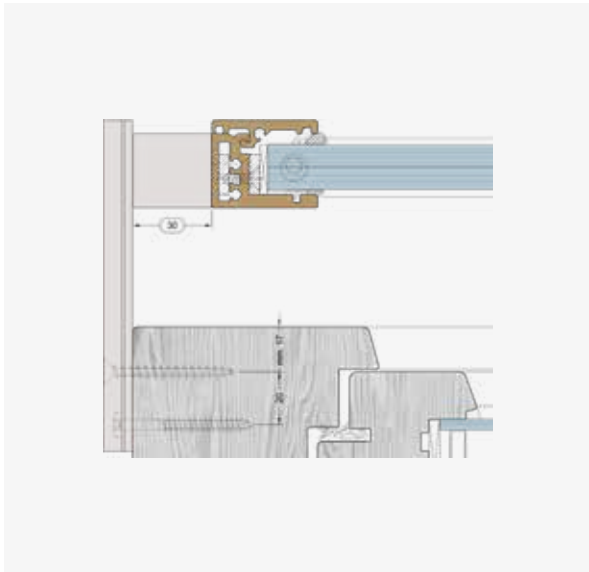

- All sets include pre-packed fixing material i.e., all fixing materials for the corresponding frame material.
- Further functional elements such as insect screen systems, roller blinds, venetian blinds etc. can be fitted between FPS and window.
- Consoles in the lengths 125 mm, 150 mm or 175 mm are used for distancing.
- Fast, easy fixing without further mechanical processing of the FPS-K.
- The FPS mounting brackets are hidden from view in the ETICS or brick façade.

- Prompt availability of in-stock standard colours RAL 9016, RAL 7016 GM and E6/EV1. Edge protection also available in EV1.
- Also available in all special colours on request.
- Uniform appearance of the entire fall prevention system, as the edge protection and cover are supplied in the same colour as the main profiles.
- Customer-optimised labelling with their specific information about order and item number..

GUTMANN FPS-K

Exposed fall protection system in pre-packed sets for the following frame materials and glass thicknesses 12.76 mm und 16.76 mm.

WOOD-ALUMINIUM WINDOW-SYSTEM

WOODEN WINDOW

PVC-ALUMINIUM SYSTEM

PVC-SYSTEM

CONSOLE FIXING 110 MM FROM THE OUTER EDGES OF THE BASIC PROFILE. MAXIMUM DISTANCE FROM ONE ANOTHER 800 MM. IF DISTANCE BETWEEN CONSOLES IS MORE THAN 800 MM, AN ADDITIONAL CONSOLE MUST BE FITTED MIDWAY BETWEEN THEM.