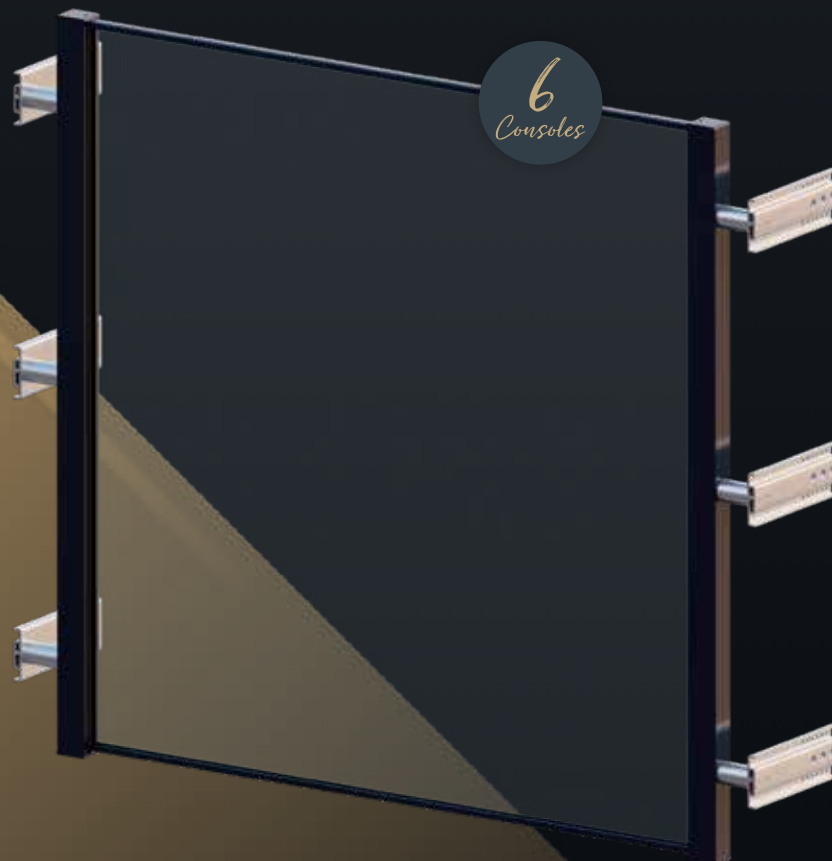

- Prompt availability of in-stock standard colours RAL 9016, RAL 7016 GM and E6/EV1. Edge protection also available in EV1.
- Also available in all special colours on request.
- Uniform appearance of the entire fall prevention system, as the edge protection and cover are supplied in the same colour as the main profiles.
- Customer-optimised labelling with their specific information about order and item number..

GUTMANN FPS-K

Exposed fall protection system in pre-packed sets for the following frame materials and glass thicknesses 12.76 mm und 16.76 mm.

WOOD-ALUMINIUM WINDOW-SYSTEM

WOODEN WINDOW

PVC-ALUMINIUM SYSTEM

PVC-SYSTEM

CONSOLE FIXING 110 MM FROM THE OUTER EDGES OF THE BASIC PROFILE. MAXIMUM DISTANCE FROM ONE ANOTHER 800 MM. IF DISTANCE BETWEEN CONSOLES IS MORE THAN 800 MM, AN ADDITIONAL CONSOLE MUST BE FITTED MIDWAY BETWEEN THEM.