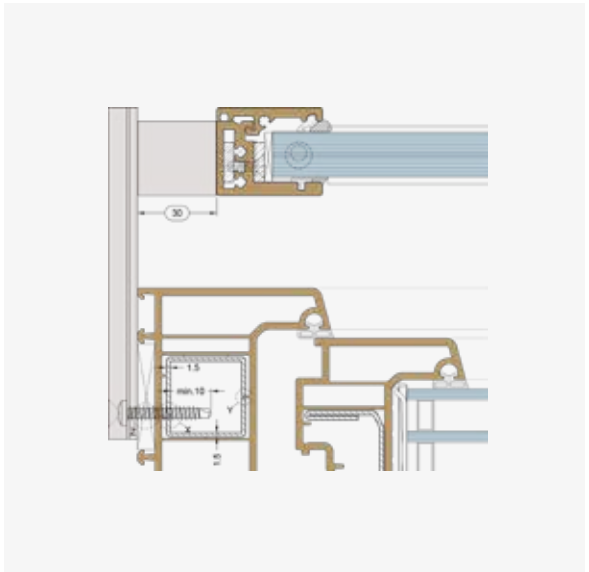

GUTMANN FPS-K

Exposed fall protection system in pre-packed sets for the following frame materials and glass thicknesses 12.76 mm und 16.76 mm.

WOOD-ALUMINIUM WINDOW-SYSTEM

WOODEN WINDOW

PVC-ALUMINIUM SYSTEM

PVC-SYSTEM

CONSOLE FIXING 110 MM FROM THE OUTER EDGES OF THE BASIC PROFILE. MAXIMUM DISTANCE FROM ONE ANOTHER 800 MM. IF DISTANCE BETWEEN CONSOLES IS MORE THAN 800 MM, AN ADDITIONAL CONSOLE MUST BE FITTED MIDWAY BETWEEN THEM.