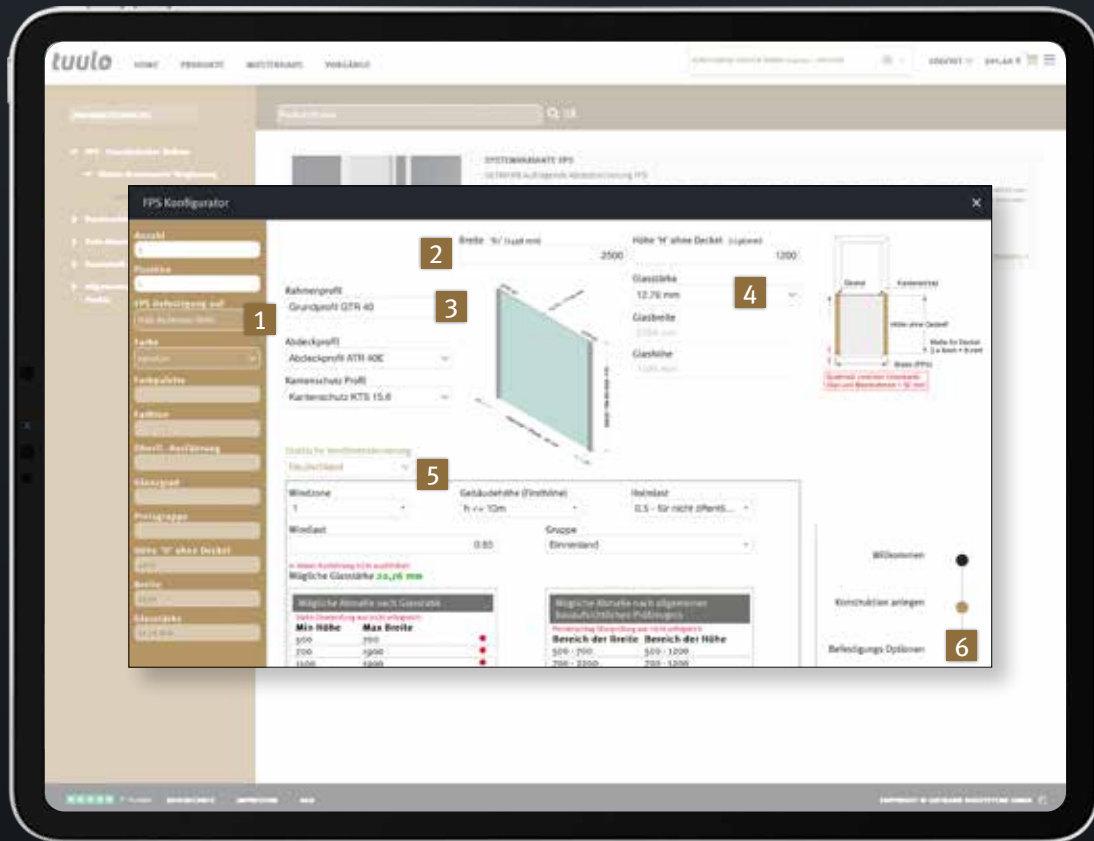

- Prompt availability of in-stock standard colours RAL 9016, RAL 7016 GM and E6/EV1. Edge protection also available in EV1.
- Also available in all special colours on request.
- Uniform appearance of the entire fall prevention system, as the edge protection and cover are supplied in the same colour as the main profiles.
- Customer-optimised labelling with their specific information about order and item number..

PVC-SYSTEM

CONSOLE FIXING 110 MM FROM THE OUTER EDGES OF THE BASIC PROFILE. MAXIMUM DISTANCE FROM ONE ANOTHER 800 MM. IF DISTANCE BETWEEN CONSOLES IS MORE THAN 800 MM, AN ADDITIONAL CONSOLE MUST BE FITTED MIDWAY BETWEEN THEM.

FURTHER FUNCTIONAL ELEMENTS SUCH AS INSECT SCREEN SYSTEMS, ROLLER BLINDS, VENETIAN BLINDS ETC. CAN BE FITTED BETWEEN FPS AND WINDOW.

24/7

Order online with tuulo

Thanks to an intelligent configurator, ordering our FPS sets is really easy.

tuulo is a GUTMANN digital tool that allows you to plan and order windows, doors and window sills really fast on your computer or tablet. All you need is your browser window. tuulo provides information about stock levels, delivery times and order status. tuulo not only calculates all orders in accordance with the agreed delivery terms, but can also handle complex configurations such as window sills and edging.