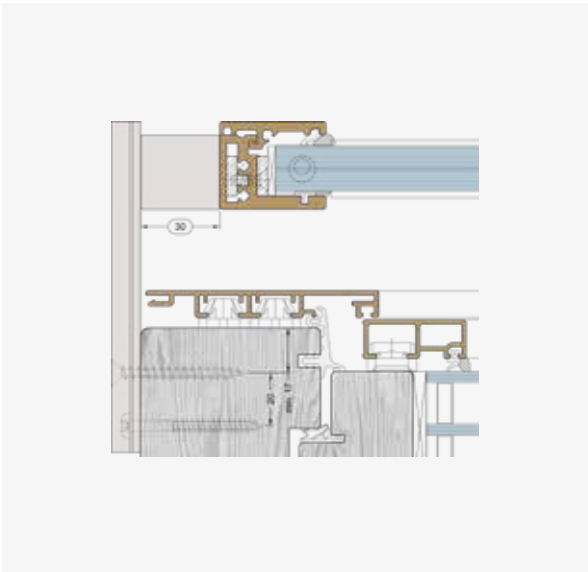

GUTMANN FPS-K

Exposed fall protection system in pre-packed sets for the following frame materials and glass thicknesses 12.76 mm und 16.76 mm.

WOOD-ALUMINIUM WINDOW-SYSTEM