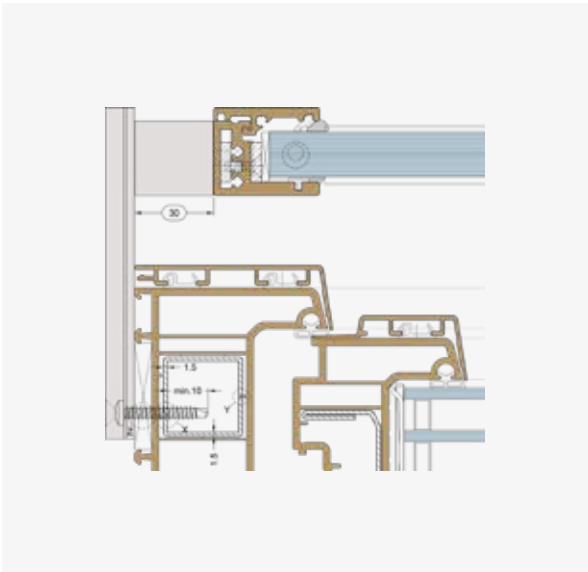

GUTMANN FPS-K

Exposed fall protection system in pre-packed sets for the following frame materials and glass thicknesses 12.76 mm und 16.76 mm.

WOOD-ALUMINIUM WINDOW-SYSTEM

WOODEN WINDOW

PVC-ALUMINIUM SYSTEM

PVC-SYSTEM

CONSOLE FIXING 110 MM FROM THE OUTER EDGES OF THE BASIC PROFILE. MAXIMUM DISTANCE FROM ONE ANOTHER 800 MM. IF DISTANCE BETWEEN CONSOLES IS MORE THAN 800 MM, AN ADDITIONAL CONSOLE MUST BE FITTED MIDWAY BETWEEN THEM.